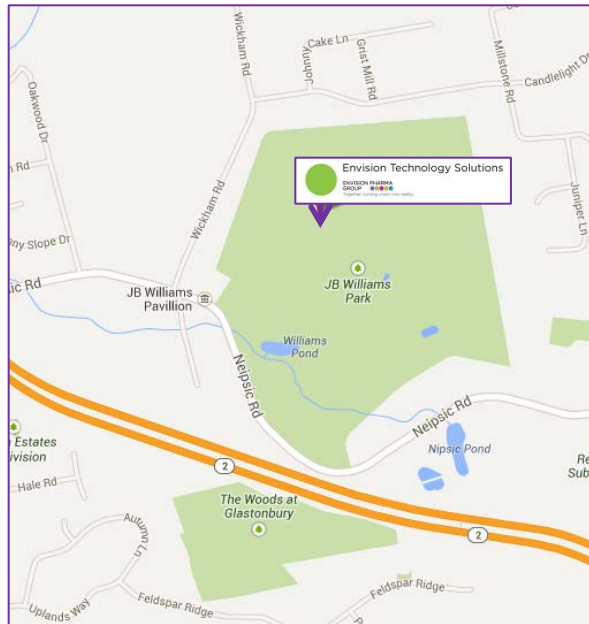

### From Points North:

- Take 91 South
- Merge onto I-84 E via EXIT 30 on the left toward CT-2/E
- Merge onto CT – 2E via EXIT 55
- On Route 2 East, take Exit 8 – Hebron Ave
- Turn left at the end of the exit ramp
- Turn left onto Western Blvd
- Take the first left onto Winding Brook Drive
- 455 Winding Brook Drive is on the right

### From Points South:

- Take 91 North to Exit 25 for Glastonbury - Old Wethersfield
- Take 91 North
- Merge onto CT-3 N via EXIT 25
- Merge onto CT-2E toward Norwich
- On Route 2 East, take Exit 8 – Hebron Ave

- Turn left at the end of the exit ramp
- Turn left onto Western Blvd
- Take the first left onto Winding Brook Drive
- 455 Winding Brook Drive is on the right

**From Points East:**

- Take I-84 West and follow to Exit 55 – Route 2 East
- On Route 2 East, take Exit 8 Hebron Ave
- Turn left at the end of the exit ramp
- Turn left onto Western Blvd
- Take the first left onto Winding Brook Drive
- 455 Winding Brook Drive is on the right

**From Points West:**

- Take I-84 East and follow to Exit 55 – Route 2 East
- On Route 2 East, take Exit 8 – Hebron Ave
- Turn left at the end of the exit ramp
- Turn left onto Western Blvd
- Take the first left onto Winding Brook Drive
- 455 Winding Brook Drive is on the right