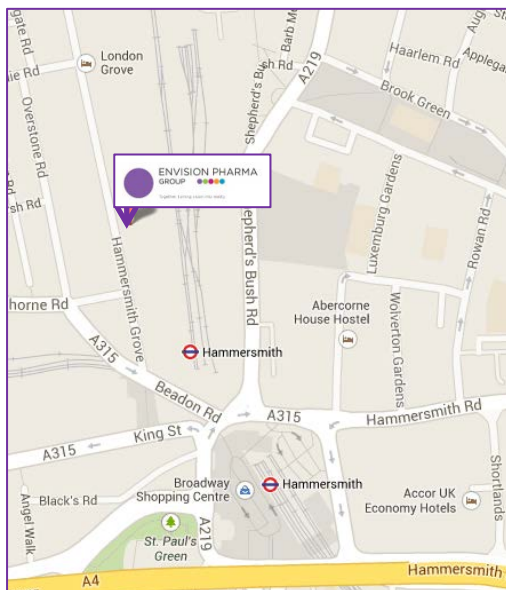

Ground Floor
26-28 Hammersmith Grove
London
W6 7HA
UK

Tel: +44 (0) 208 834 3930

Fax: +44 (0) 208 834 3952

From Heathrow Airport:

- Exit Heathrow Airport onto M4 - follow signs for Central London / M25
- At the roundabout, take the 3rd exit onto the M4 ramp to Central London / Hammersmith / Hayes / Heathrow
- Merge onto M4 • Continue onto Great West Road / A4
- Turn left at Rivercourt Road
- Turn right at King Street / A315
- Turn left at Studland Street / A315
- Turn right at Glenthorne Road / A315
- Turn left into Hammersmith Grove
- Take the 1st right to stay on Hammersmith Grove

From the M4:

- Continue from M4 onto Great West Road / A4
- Turn left at Rivercourt Road
- Turn right at King Street / A315
- Turn left at Studland Street / A315
- Turn right at Glenthorne Road / A315
- Turn left into Hammersmith Grove
- Take the 1st right to stay on Hammersmith Grove