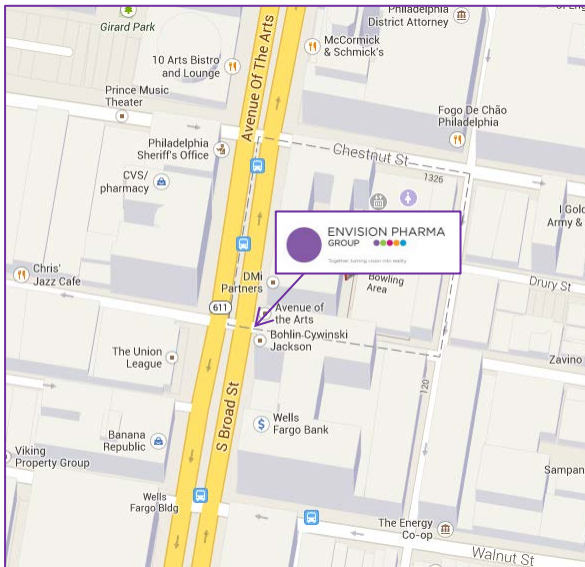

123 South Broad Street
Suite 1670
Philadelphia
PA 19109
USA
Tel: +1 (215) 239 6600
Fax: +1 (2215) 545 0240

By Rail:

- The Broad Street entrance of the building allows easy access to an underground concourse for all local and regional rail systems

By Taxi/Cab:

- 123 South Broad Street is a 10-minute taxi ride from Amtrak's 30th Street Station

From Philadelphia Airport:

- 123 South Broad Street is a 20-minute commute north on I-95 to Broad Street or by rail to the underground concourse of the Broad Street entrance of the building