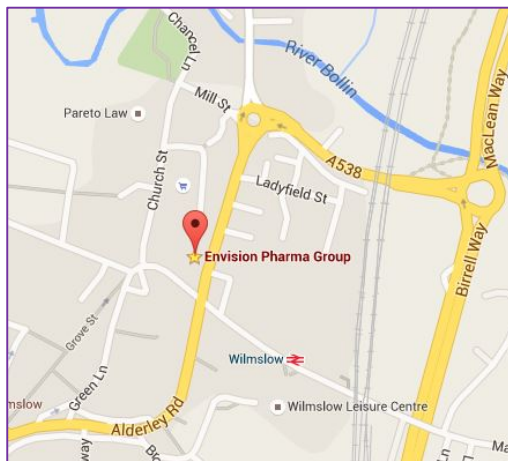

Barons Court, Block B&C
Manchester Road
Wilmslow, Cheshire
SK9 1BQ
UK

Tel:+44 (0) 1625 568060

Fax:+44 (0) 1403 750 430

From Wilmslow Station:

- Exit the station and turn right to follow Station Rd
- Turn right at the junction with Manchester Rd
- The building is located just up on the left side of the street heading North

From A34 (South of Wilmslow):

- Follow the A34 North
- At the A538 junction turn left at the roundabout, then left again at the following roundabout
- Heading South down Manchester Rd our building is on the right before the junction of Swan St and Station Rd. Click [here](#) for a full list of car parks but note that not all are long stay. For a full day visit then Broadway SK9 1NB (near Sainsbury's), South Drive SK9 1NW and Spring St SK9 5AL are long stay

From Manchester Airport:

- Turn right out of the airport into Ringway Rd W
- At the end of the road turn right into the B5166
- Follow the B5166 until the end, and turn right into Manchester Rd
- Go over the river and head straight across on the following roundabout to stay in Manchester Rd, our building is on the right before the junction of Swan St and Station Rd. Click [here](#) for a full list of car parks but note that not all are long stay. For a full day visit then Broadway SK9 1NB (near Sainsbury's), South Drive SK9 1NW and Spring St SK9 5AL are long stay